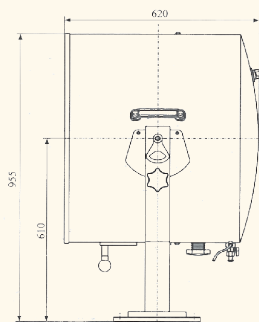

型号Type

TZ5

适用范围

适用于30000.SC.G.T以上船舶在苏伊士运河及狭窄航道、夜航、和对水面障碍物等进行搜索照明用。

产品特点

1. 灯体全部采用优质铝合金制作，重量轻优质钢化玻璃灯罩；
2. 双灯泡结构设计，内装转换开关，可在未断电的情况下进行灯泡间的切换；
3. 两个半球形反光镜，可在 $\pm 5^\circ$ 的水平范围内张合来调节反光效果；
4. 灯筒下面设有安全排气阀，可保证灯筒内外气压平衡；
5. 灯具可仰俯 $\pm 30^\circ$ ，水平 $\pm 180^\circ$ 调节；
6. 平行的光束，射程远。

Products characteristic

1. The light body adopts good quality aluminium alloy, the weight is light, good quality toughened glass lampshade
2. Design with two bulbs structure, has rotary switch inside, can change between the bulbs under the electricity.
3. Two semisphere reflector, can adjust the reflect effect between the $\pm 5^\circ$ degrees horizontally on.
4. Equipped safe vent-valve under the lamp canister, can ensure the air pressure balance in and out the lamp canister.
5. The light can bend for $\pm 30^\circ$ degrees, adjust $\pm 180^\circ$ degrees horizontally.
6. Parallel light-beam ,far illumination distance.

Adopt standard

- Conform to GRADE ENTRY NORMS FOR STEEL SHIPS
- Conform to SUEZ CANAL NAVIGATION RULES.

规格 Specification

型号 Type	电压 Voltage	功率 Power	灯头 Lamp Holder	光源 Illuminant	光通量LM luminous Flux	防护等级 Protection class	电缆外径 Cable outside diameter	重量 Weight	备注 Remark
TZ5	220V	2000W	Gy16/G38	卤钨灯 Tungsten halogen lamp	53000	IP56	$\phi 12$ - $\phi 14$	29kg	
		3000W			80000	IP56			