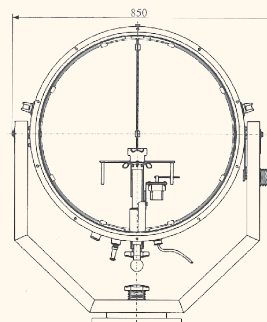

型号Type

TZ5

适用范围

适用于30000.SC.G.T以上船舶在苏伊士运河及狭窄航道、夜航、和对水面障碍物等进行搜索照明用。

产品特点

1. 灯体全部采用优质铝合金制作，重量轻优质钢化玻璃灯罩；
2. 双灯泡结构设计，内装转换开关，可在未断电的情况下进行灯泡间的切换；
3. 两个半球形反光镜，可在 $\pm 5^\circ$ 的水平范围内张合来调节反光效果；
4. 灯筒下面设有安全排气阀，可保证灯筒内外气压平衡；
5. 灯具可仰俯 $\pm 30^\circ$ ，水平 $\pm 180^\circ$ 调节；
6. 平行的光束，射程远。

Products characteristic

1. The light body adopts good quality aluminium alloy, the weight is light, good quality toughened glass lampshade
2. Design with two bulbs structure, has rotary switch inside, can change between the bulbs under the electricity.
3. Two semisphere reflector, can adjust the reflect effect between the $\pm 5^\circ$ degrees horizontally on.
4. Equipped safe vent-valve under the lamp canister, can ensure the air pressure balance in and out the lamp canister.
5. The light can bend for $\pm 30^\circ$ degrees, adjust $\pm 180^\circ$ degrees horizontally.
6. Parallel light-beam ,far illumination distance.

Adopt standard

- Conform to GRADE ENTRY NORMS FOR STEEL SHIPS
- Conform to SUEZ CANAL NAVIGATION RULES.

规格 Specification

型号 Type	电压 Voltage	功率 Power	灯头 Lamp Holder	光源 Illuminant	光通量LM luminous Flux	防护等级 Protection class	电缆外径 Cable outside diameter	重量 Weight	备注 Remark
TZ5	220V	2000W	Gy16/G38	卤钨灯 Tungsten halogen lamp	53000	IP56	$\phi 12$ - $\phi 14$	29kg	
		3000W			80000	IP56			