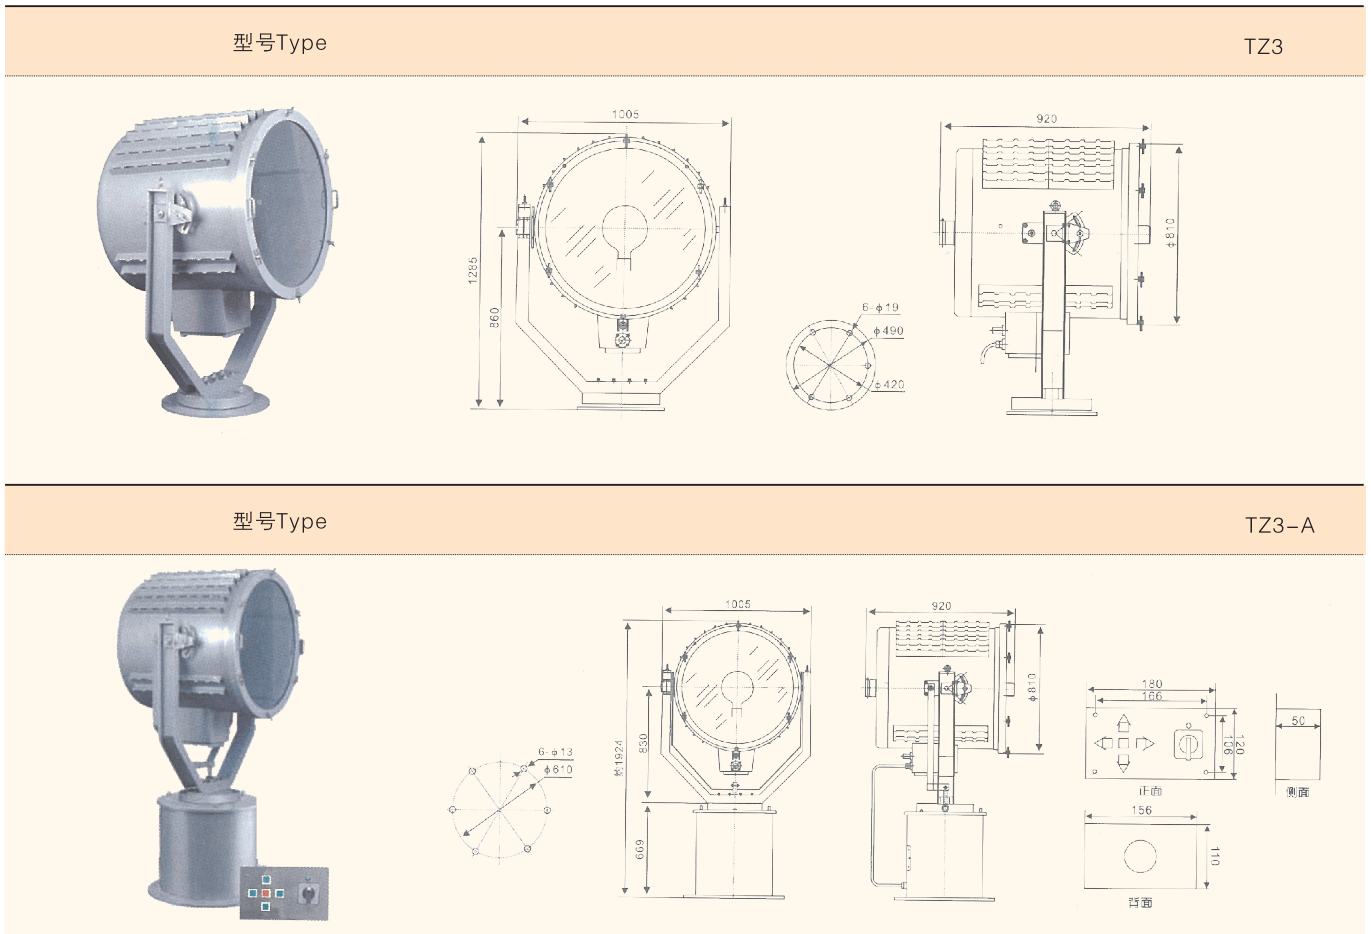

# TZ3、TZ3-A投光灯 SPOT LIGHT

## 产品特点 Products characteristic

- 1、内部装有球面钢化玻璃反光镜和焦距调节装置，能够调节焦距，具有发光强度高、照明距离远的特点；
- 2、TZ3钢质外壳，底座上装有滚球板，并配有升降装置，可以手动控制灯体旋转180°，俯仰30°；
- 3、TZ3-A为不锈钢质外壳，底座内部装有微型电机，能够通过控制器操纵灯体旋转180°，俯仰30°。

1. Equipped the sphere toughened glass reflector and the device of focus adjustment which can adjust the focus up and down, front and black neaty, and has the functions such as high luminous intensity, far illumination distance.
2. TZ3 has steel shell, ball plate mounted on base, can control the light body by hand to rotate for 180° horizontally and pitching 30°.
3. TZ3-A has stainless steel shell, a micro motor is mounted on base, and can operate the light body to rotate for 180° horizontally and pitching 30° by controller.