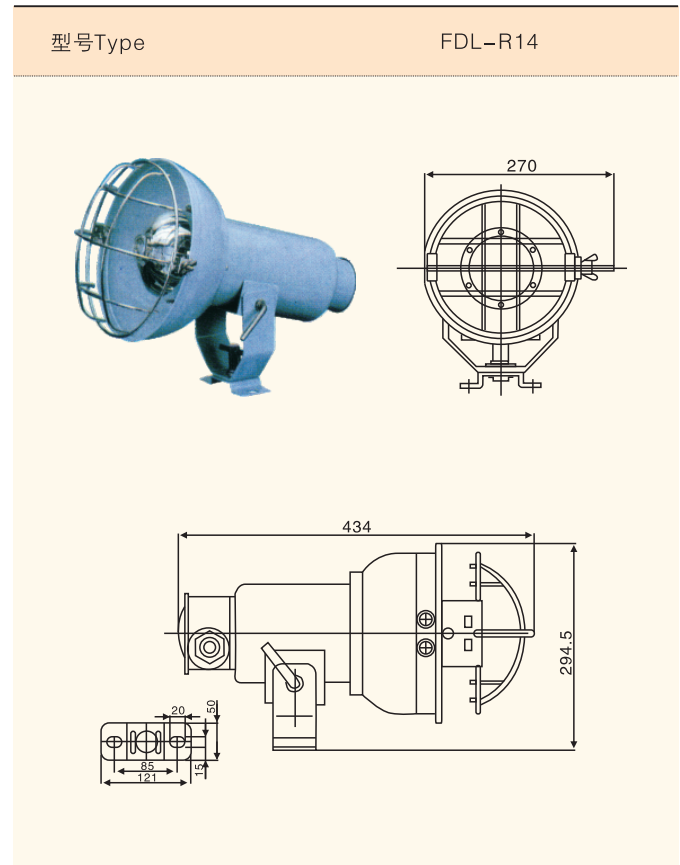

FDL-R12投光灯
SPOT LIGHT

适用范围 The scope apply

适用于各类船舶、船坞、港口码头。堆货场、石油平台等露天场所作投光照用。
Fit for projecting illumination in outdoor place such as ship, dock port, storeplace and petroleum platform etc.

特点 characteristic

- 壳体采用优质不锈钢板模压成型，优质不锈钢支架，抗腐蚀性强；
 - 灯具可向上58°，向下45°角度调节，水平旋转360°。
 - 符合《钢质海船入级与建造规范》；
 - 采用日本JIS C8105-2-52003标准生产。
- The shell is made of good quality stainless steel, the bracket adopt good quality stainless steel, and has strong anticorrosive performance.
 - The shell can adjust upside 58° , down45° angle, rotate for 360 degree horizontally.
 - Conform to 《GRADE ENTRY AND BUILDING NORMS FOR STEEL SHIPS》.
 - Adopt Japanese JIS C8105-2-5-2003srandard.

规格 Specifications

型号 Type	电压 Voltage	光源 Electric light source		光通量 Luminous flux	使用寿命 Using life	电缆外径 Cable outside diameter	灯座 Lamp holder	防护等级 Protection class	重量 Weight
FDL-R12	220V/50Hz	聚光白炽灯 Incandescent lamp spot type	RS100.150.200WH	760.1280.1840	2000h	φ 12- φ 14	E26/E27	IP55	2.2Kg
	220V/60Hz	泛光白炽灯 Incandescent lamp wldle type	RS100.150.200WH	700.1160.1550					
	110V/50Hz	自镇流汞灯 Self-ballast mercury lamp	BHRF160WH	2100	8000h				

适用范围 The scope apply

适用于各类船舶、船坞、港口码头。堆货场、石油平台等露天场所作投光照用。
Fit for projecting illumination in outdoor place such as ship, dock port, storeplace and petroleum platform etc.

特点 characteristic

- 壳体采用优质不锈钢板模压成型，优质不锈钢支架，抗腐蚀性强；
 - 灯具可向上46°，向下45°角度调节，水平旋转360°。
 - 符合《钢质海船入级与建造规范》；
 - 采用日本JIS C8105-2-52003标准生产。
- The shell is made of good quality stainless steel, the bracket adopt good quality stainless steel, and has strong anticorrosive performance.
 - The shell can adjust upside 58° , down45° angle, rotate for 360 degree horizontally.
 - Conform to 《GRADE ENTRY AND BUILDING NORMS FOR STEEL SHIPS》.
 - Adopt Japanese JIS C8105-2-5-2003srandard.