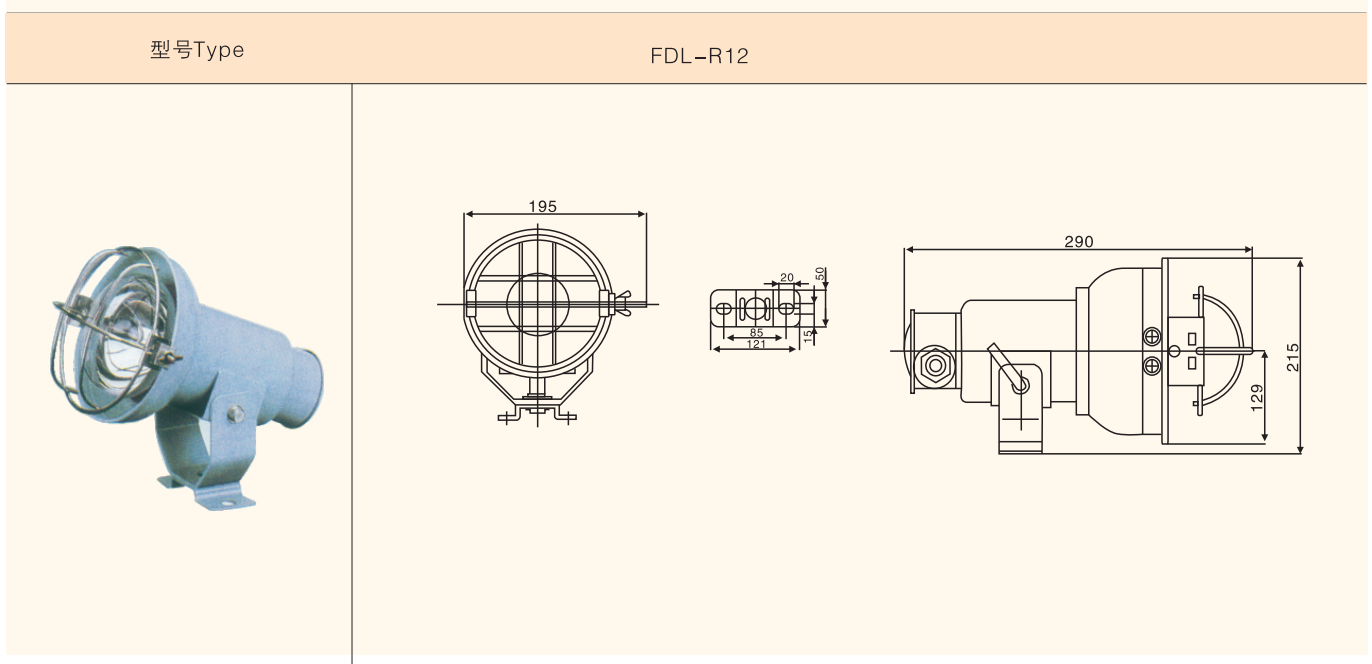

FDL-R12投光灯
SPOT LIGHT

适用范围 The scope apply

适用于各类船舶、船坞、港口码头。堆货场、石油平台等露天场所作投光照用。
Fit for projecting illumination in outdoor place such as ship, dock port, storeplace and petroleum platform etc.

特点 characteristic

- 壳体采用优质不锈钢板模压成型，优质不锈钢支架，抗腐蚀性强；
 - 灯具可向上58°，向下45°角度调节，水平旋转360°。
 - 符合《钢质海船入级与建造规范》；
 - 采用日本JIS C8105-2-52003标准生产。
- The shell is made of good quality stainless steel, the bracket adopt good quality stainless steel, and has strong anticorrosive performance.
 - The shell can adjust upside 58° , down45° angle, rotate for 360 degree horizontally.
 - Conform to 《GRADE ENTRY AND BUILDING NORMS FOR STEEL SHIPS》.
 - Adopt Japanese JIS C8105-2-5-2003srandard.

规格 Specifications

型号 Type	电压 Voltage	光源 Electric light source		光通量 Luminous flux	使用寿命 Using life	电缆外径 Cable outside diameter	灯座 Lamp holder	防护等级 Protection class	重量 Weight
FDL-R12	220V/50Hz	聚光白炽灯 Incandescent lamp spot type	RS100.150.200WH	760.1280.1840	2000h	φ 12- φ 14	E26/E27	IP55	2.2Kg
	220V/60Hz	泛光白炽灯 Incandescent lamp wldle type	RS100.150.200WH	700.1160.1550					
	110V/50Hz	自镇流汞灯 Self-ballast mercury lamp	BHRF160WH	2100	8000h				

适用范围 The scope apply

适用于各类船舶、船坞、港口码头。堆货场、石油平台等露天场所作投光照用。
Fit for projecting illumination in outdoor place such as ship, dock port, storeplace and petroleum platform etc.

特点 characteristic

- 壳体采用优质不锈钢板模压成型，优质不锈钢支架，抗腐蚀性强；
 - 灯具可向上46°，向下45°角度调节，水平旋转360°。
 - 符合《钢质海船入级与建造规范》；
 - 采用日本JIS C8105-2-52003标准生产。
- The shell is made of good quality stainless steel, the bracket adopt good quality stainless steel, and has strong anticorrosive performance.
 - The shell can adjust upside 58° , down45° angle, rotate for 360 degree horizontally.
 - Conform to 《GRADE ENTRY AND BUILDING NORMS FOR STEEL SHIPS》.
 - Adopt Japanese JIS C8105-2-5-2003srandard.