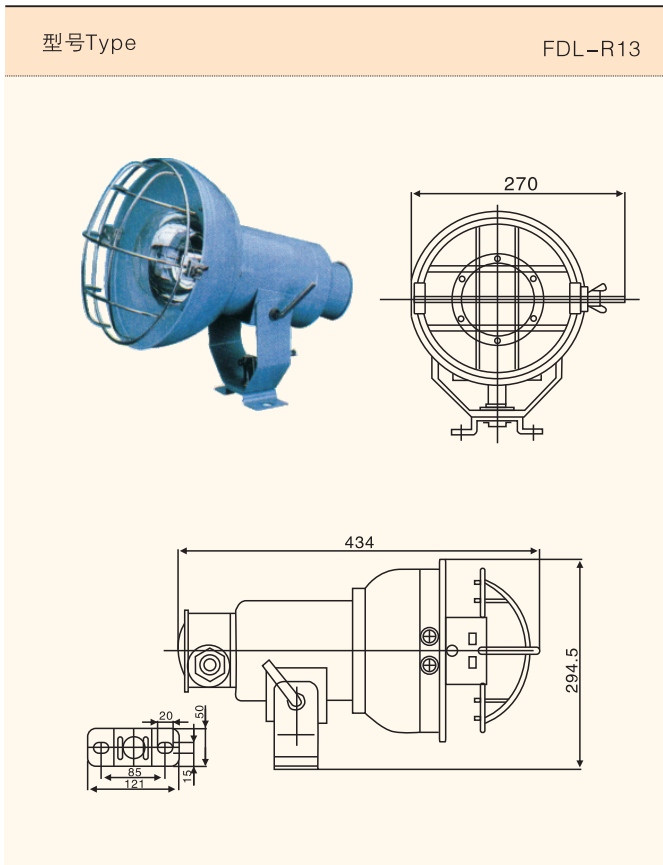

FDL-R12投光灯
SPOT LIGHT

适用范围 The scope apply

适用于各类船舶、船坞、港口码头。堆货场、石油平台等露天场所作投光照用。
Fit for projecting illumination in outdoor place such as ship, dock port, storeplace and petroleum platform etc.

特点 characteristic

- 壳体采用优质不锈钢板模压成型，优质不锈钢支架，抗腐蚀性强；
 - 灯具可向上58°，向下45°角度调节，水平旋转360°。
 - 符合《钢质海船入级与建造规范》；
 - 采用日本JIS C8105-2-52003标准生产。
- The shell is made of good quality stainless steel, the bracket adopt good quality stainless steel, and has strong anticorrosive performance.
 - The shell can adjust upside 58° , down45° angle, rotate for 360 degree horizontally.
 - Conform to 《GRADE ENTRY AND BUILDING NORMS FOR STEEL SHIPS》.
 - Adopt Japanese JIS C8105-2-5-2003srandard.

规格 Specifications

型号 Type	电压 Voltage	光源 Electric light source		光通量 Luminous flux	使用寿命 Using life	电缆外径 Cable outside diameter	灯座 Lamp holder	防护等级 Protection class	重量 Weight
FDL-R12	220V/50Hz	聚光白炽灯 Incandescent lamp spot type	RS100.150.200WH	760.1280.1840	2000h	φ 12- φ 14	E26/E27	IP55	2.2Kg
	220V/60Hz	泛光白炽灯 Incandescent lamp wldle type	RS100.150.200WH	700.1160.1550					
	110V/50Hz	自镇流汞灯 Self-ballast mercury lamp	BHRF160WH	2100	8000h				

适用范围 The scope apply

适用于各类船舶、船坞、港口码头。堆货场、石油平台等露天场所作投光照用。
Fit for projecting illumination in outdoor place such as ship, dock port, storeplace and petroleum platform etc.

特点 characteristic

- 壳体采用优质不锈钢板模压成型，优质不锈钢支架，抗腐蚀性强；
 - 灯具可向上46°，向下45°角度调节，水平旋转360°。
 - 符合《钢质海船入级与建造规范》；
 - 采用日本JIS C8105-2-52003标准生产。
- The shell is made of good quality stainless steel, the bracket adopt good quality stainless steel, and has strong anticorrosive performance.
 - The shell can adjust upside 58° , down45° angle, rotate for 360 degree horizontally.
 - Conform to 《GRADE ENTRY AND BUILDING NORMS FOR STEEL SHIPS》.
 - Adopt Japanese JIS C8105-2-5-2003srandard.