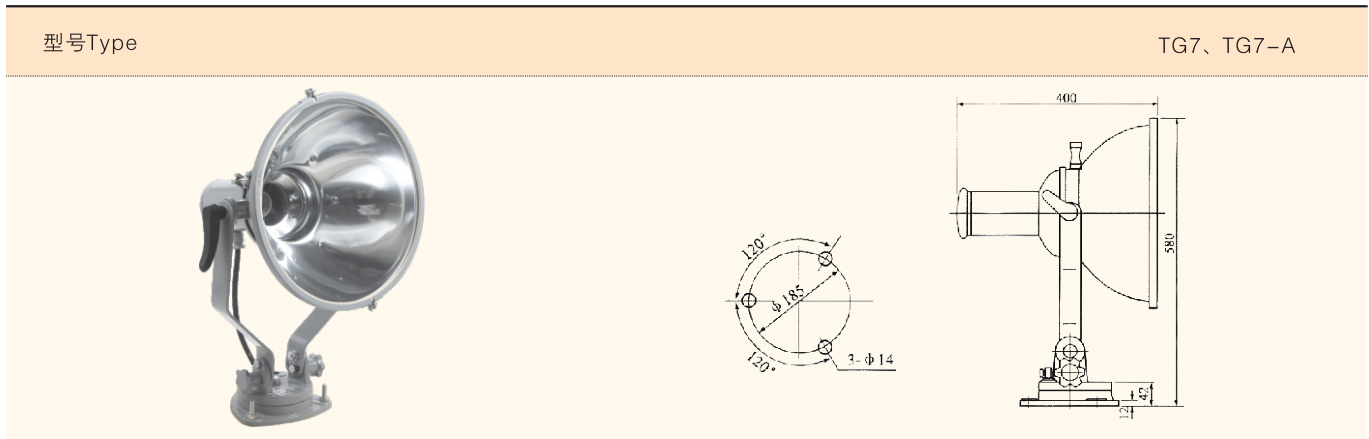

适用范围: The scope of application:

适用于各类船舶、船坞、港口码头、退货场和石油平台等露天场所作投光照明用。
Applied to projecting illumination in outdoor place such as ship, dock, port, storeplace and petroleum platform etc.

产品特点: Products characteristic

1. 采用优质不锈钢制造而成, 灯罩为钢化玻璃, 高纯度反光镜, 反光效果好;
 2. 外观美观紧凑, 结构密封 性能好, 防腐蚀性强, 向上90° 向下45° 角度调节。
 3. 灯具采用优质LED光源, 寿命可达50000小时以上, 恒率电路设计, 并设有短路、过载等电路保护, 确保LED能长期稳定工作。
1. Made of good quality stainless steel, the lampshade is made of toughened glass, and high-purity aluminum reflector, it has good reflecting effect.
 2. Compact structure and beauty appearance, good seal and anticorrosive performance, adjust upside 90°, down 45° angle.
 3. It adopts good LED illuminant, the work life can be more than 50,000 hours and there is a short circuit and overload circuit protection to ensure LED long term and stable work.

| 型号 type | 电压 Voltage | 功率 Power | 光源 illuminant | 光通量 LM luminous flux | 材质 material | 防护等级 Protection class | 电缆外径 Cable outside diameter | 重量 Weight |
|------------|-----------------|-------------|------------------|-------------------------|------------------------|--------------------------|-----------------------------------|--------------|
| TG4-L | AC100V- 240V | 50W | LED | 5000 | 不锈钢 stainless steel | IP67 | φ10-φ12 | 9.8kg |
| | DC24V | 100W | | 10000 | | | | |

适用范围: The scope of application:

适合于船舶、港口、码头、车站和广场等地照明。
Applied to illumination of ship, port, dock, station and plaza etc.

产品特点: Products characteristic:

1. 灯罩为透明钢化玻璃, 反光镜经过镀铬抛光处理, 反射效率高。
 2. 灯体可以水平旋转100°, 向上90°, 向下45°。
1. The lampshade is transparent toughened glass, the reflector is plated by chrome with high reflection efficiency.
 2. The light body can rotate for 100° horizontally, up 90° and down 45°