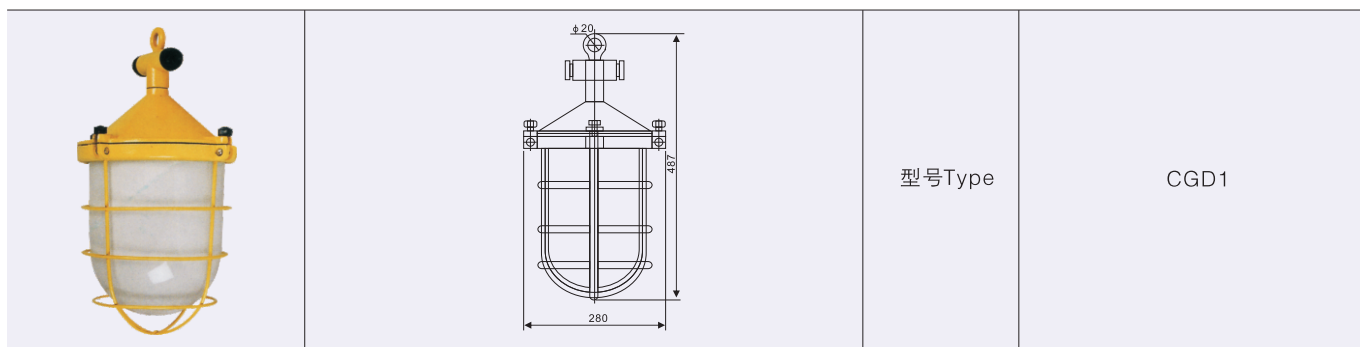

CGD1大功率挂灯 HIGH-POWER PENDANT LIGHT

型号Type

CGD1

适用范围 The scope

供船舶甲板、码头及机炉舱、作公用照明。
Used for public illumination in deck, wharf and oven cabin room is ship.

产品特点 Products characteristic

防喷水式结构，铸铝外壳、乳白色玻璃罩，并有金属保护网，灯具照射面大，光线柔和。
Water boletout prevention structure, cast aluminum shell, milk white glass lampshade and metal protective net. The lamp has large illumination range and softness ray.

规格Specifications

电压 Voltage	功率 Power	灯头 Lamp Holder	重量 Weight	防护等级 Protection Class
110V/220V	200W	E27	4kg	IP55

JXQ-1 筒灯 DOWN LIGHT

适用范围 The scope of application

适用于船舶灯光信号及警示照明用
Applied to decorated illumination in cabin of ships.