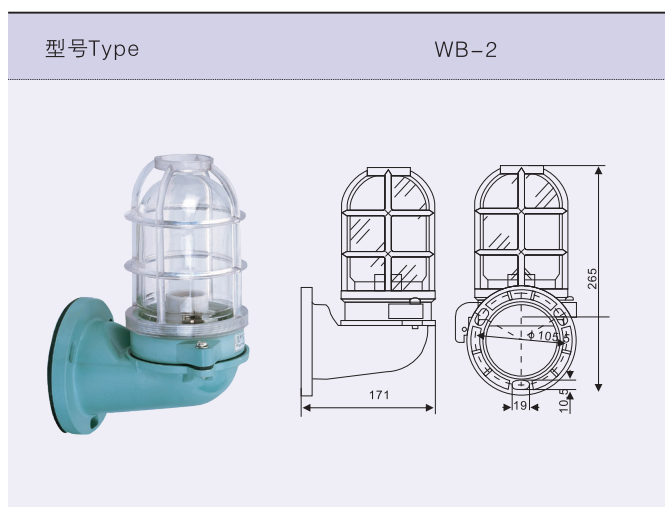

# 壁灯 WALL LIGHT

### WB系列

该系列灯具适用各类船舶有滴水、溅水、凝水和露天场所。如机炉舱、干货舱、管弄、露天甲板等，安装方式为壁式。

This series lights fit for the ships with water dripping, water spatterir and weather place, such as oven cabin room, dry cabin, tunnel, pipeline and weatherdeck etc, wall-type installation.

### CBD1

供船舶舱室作辅助照明用。Used for auxiliary illumination in ship cabin.

## 规格 Specification

IMPA CODE	型号 type	功率 Power	电压 Voltage	材质 Material	灯座 Lamp holder	颜色 Color	防护等级 protection class	重量 Weight
792067	WB-1	15W	24V	合成树脂 Synthetic resin	FE12、FE14 FB15	透明transparent 红red 绿green 黄yellow 蓝blue	IP56	0.83kg
792068	WB-2	60W	220V		FE26、FB22		IP56	1.26kg
	WB-2A	60W	220V	铝Aluminium	FE26		IP56	1.45kg
792068	WB-2B	60W	220V	合成树脂 Synthetic resin	FE26		IP56	1.26kg
	CBD1	25-60W	220V/24V	钢Steel		红red		0.95kg