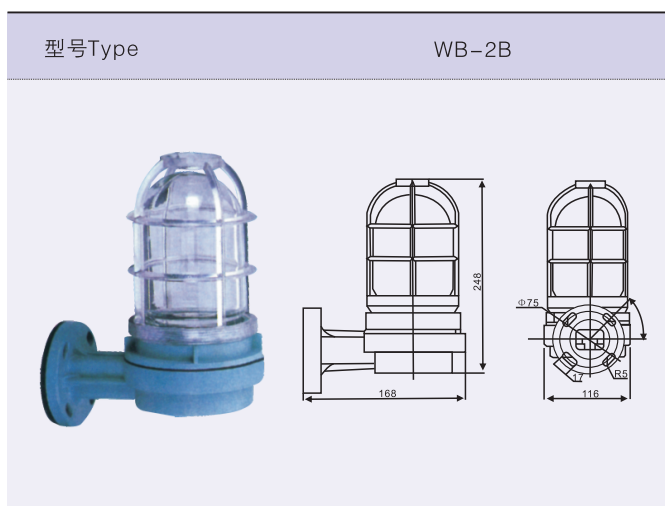

# 壁灯 WALL LIGHT

### WB系列

该系列灯具适用各类船舶有滴水、溅水、凝水和露天场所。如机炉舱、干货舱、管弄、露天甲板等，安装方式为壁式。

This series lights fit for the ships with water dripping, water spatterir and weather place, such as oven cabin room, dry cabin, tunnel, pipeline and weatherdeck etc, wall-type installation.