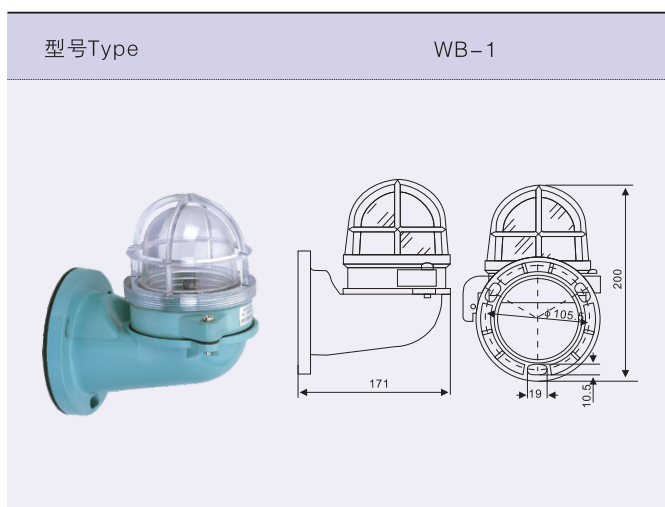

# 壁灯 WALL LIGHT

### WB系列

该系列灯具适用各类船舶有滴水、溅水、凝水和露天场所。如机炉舱、干货舱、管弄、露天甲板等，安装方式为壁式。

This series lights fit for the ships with water dripping, water spatterir and weather place, such as oven cabin room, dry cabin, tunnel, pipeline and weatherdeck etc, wall-type installation.

### CBD1

供船舶舱室作辅助照明用。Used for auxiliary illumination in ship cabin.

## 规格 Specification

IMPA CODE	型号 type	功率 Power	电压 Voltage	材质 Material	灯座 Lamp holder	颜色 Color	防护等级 protection class	重量 Weight
792067	WB-1	15W	24V	合成树脂 Synthetic resin	FE12、FE14 FB15	透明transparent 红red 绿green 黄yellow 蓝blue	IP56	0.83kg
792068	WB-2	60W	220V		FE26、FB22		IP56	1.26kg
	WB-2A	60W	220V	铝Aluminium	FE26		IP56	1.45kg
792068	WB-2B	60W	220V	合成树脂 Synthetic resin	FE26		IP56	1.26kg
	CBD1	25-60W	220V/24V	钢Steel		红red		0.95kg