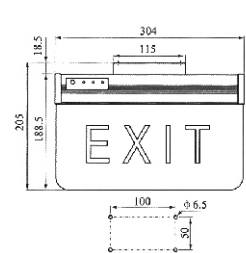

适用范围 The scope of application

适用于各类船舶通道和应急出口等场所作出口及通道指示。
Fit for exit and alleyway indication in ships for the passage and emergency exit.

产品特点 Products characteristic

自动应急照明时间不少于180min。壳体采用优质铝材，标识牌采用有机玻璃雕刻，透光性能极好。
The time of automatic emergency illumination is not less than 180min.
The body adopt the good quality aluminium, the signboard is engraved by synthetic glass, has excellent transparent property

规格specification:

型号Type	电压/频率Voltage/Frequency	功率Power	光源illuminant	防护等级Protection Class	重量 Weight	安装方式 Mounting mode
HY-YJ204	~220V/50Hz	2W	LED	IP22	0.7 kg	吊挂式 pendant 壁式 wall-type 吸顶式 ceiling-type