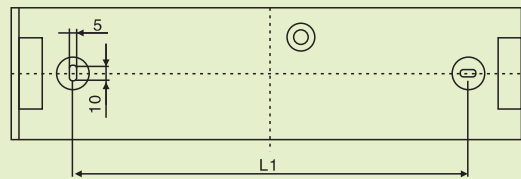

JTY-荧光床头灯
FLUORECENT BEDSIDE LIGHT

JTY08-1A JTY15-1A

	L	L1
JTY08-1A	327	250
JTY15-1A	473	402

JTY08-1C

适用范围 The scope of application

适用于船舶舱室内居住场所作床头照明；
Applied to bedside illumination of residential cabin in ship.

产品特点 Products characteristic

1. 壳体采用优质钢板模压成型，灯罩采用PC注塑；
 2. 灯体结构紧凑，外观精致美观；
 3. 符合《钢质海船入规范》。
1. The shell adopts good quality steel, lampshade adopts injection of PC.
 2. The lamp body has compact structure and delicacy appearance.
 3. Conform to GRADE ENTRY NORMS FOR STEEL SHIPS.