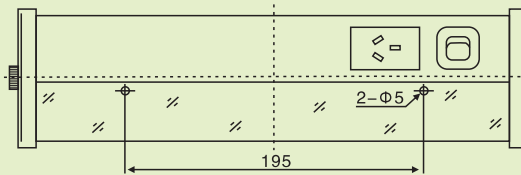

JTY-荧光床头灯
FLUORECENT BEDSIDE LIGHT

JTY08-1A JTY15-1A

	L	L1
JTY08-1A	327	250
JTY15-1A	473	402

JTY08-1C

适用范围 The scope of application

适用于船舶舱室内居住场所作床头照明；
Applied to bedside illumination of residential cabin in ship.

产品特点 Products characteristic

1. 壳体采用优质钢板模压成型，灯罩采用PC注塑；
 2. 灯体结构紧凑，外观精致美观；
 3. 符合《钢质海船入规范》。
1. The shell adopts good quality steel, lampshade adopts injection of PC.
 2. The lamp body has compact structure and delicacy appearance.
 3. Conform to GRADE ENTRY NORMS FOR STEEL SHIPS.