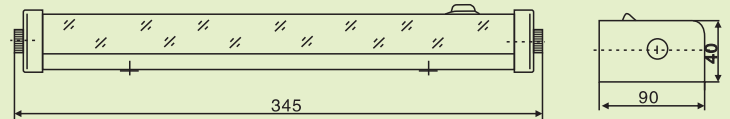

JTY-荧光床头灯
FLUORECENT BEDSIDE LIGHT

JTY08-1A JTY15-1A

	L	L1
JTY08-1A	327	250
JTY15-1A	473	402

JTY08-1C

适用范围 The scope of application

适用于船舶舱室内居住场所作床头照明；
Applied to bedside illumination of residential cabin in ship.

产品特点 Products characteristic

1. 壳体采用优质钢板模压成型，灯罩采用PC注塑；
 2. 灯体结构紧凑，外观精致美观；
 3. 符合《钢质海船入规范》。
1. The shell adopts good quality steel, lampshade adopts injection of PC.
 2. The lamp body has compact structure and delicacy appearance.
 3. Conform to GRADE ENTRY NORMS FOR STEEL SHIPS.