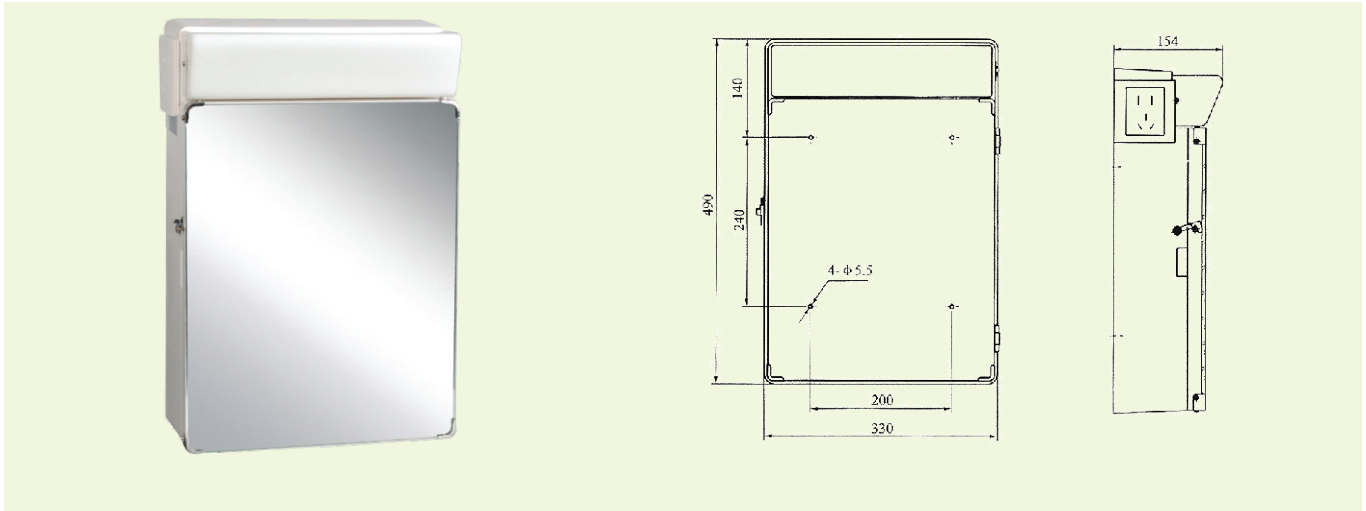

CBD17-G盥洗镜面箱灯
MIRROR LIGHT IN WASHROOM

适用范围 The scope of application

供船舶浴洗室作镜前照明和放置洗涤物品用。

Applied to illumination before mirror and the placement of washing articles in washroom of ship.

产品特点 Products characteristic

1. 具有外形美观、安装方便等特点；
 2. 壳体为优质工程塑料注塑而成，侧面装有开关和插座。
1. Has the features of beautiful appearance and convenient installation etc.
 2. The crust is made of good quality engineering plastic injection, equipped with switch and socket in the side.