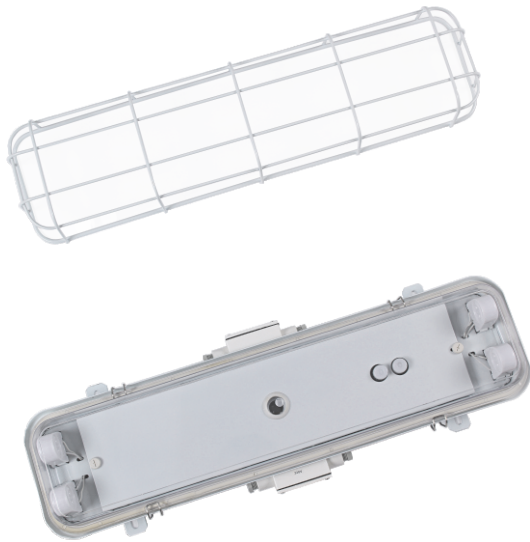

JCY荧光舱顶灯 FLUORESCENT PENDANT LIGHT

型号	L	L1	H
JCY23-2	692	480	134
JCY23-2E			134
JCY23-2EF			155
JCY33-2	992	700	134
JCY33-2E			134
JCY33-2EF			155
JCY43-2	1299	700	134
JCY43-2E			134
JCY43-2EF			155

适用范围 The scope

适用于各类船舶有滴水、溅水和凝水的场所照明之用，如机炉舱、干货舱、轴隧、管弄、露天甲板等。

Fit for illumination of water dripping, water spattering, water coagulating place in ships, such as oven cabin, dry cabin, tunnel, pipeline and weather deck etc.

产品特点 Products characteristic

- 1、壳体采用优质钢板拉伸成型，灯罩采用PC注塑成型，具有密性能结构；
- 2、为防止触电，灯具内外装有带⊕标记的铜质接线柱；
- 3、插脚式灯座，内置接线端子，接线方便；
- 4、灯具可配有B15d灯座，用于24V/15W应急灯灯泡照明，其灯罩的边缘标有●标记，订货时请注明需应急装置；
- 5、灯具内部配置补偿电容，启动效果好等特点。

- 1.The shell adopts good quality steel plate tensioned, lampshade adopts injection of PC, and has the seal structure.
- 2.In order to prevent from electric shocking, equipped with a copper earthing rod with the mark ⊕ in and out the lights.
- 3.Plug-in type lamp holder, equipped wiring terminal inside, convenient to connect.
- 4.The lamp equipped B 15 lamp holder, used for 24V/15W emergency bulb, the edge of lampshade marks the ● marking. remark clear that need the emergency device when order.
- 5.Equipped compensating capacitance inside the lamp, also has the good effect of start.