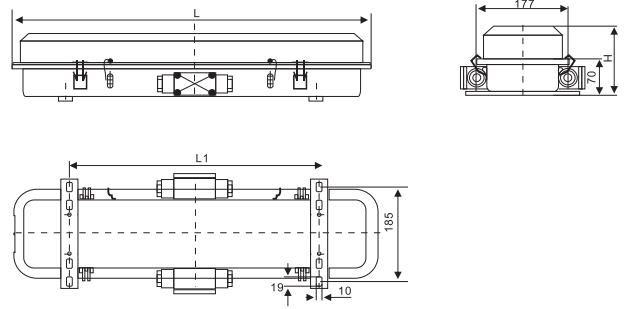

JCY荧光舱顶灯 FLUORESCENT PENDANT LIGHT

型号	L	L1	H
JCY23-2	692	480	134
JCY23-2E			134
JCY23-2EF			155
JCY33-2	992	700	134
JCY33-2E			134
JCY33-2EF			155
JCY43-2	1299	700	134
JCY43-2E			134
JCY43-2EF			155

适用范围 The scope

适用于各类船舶有滴水、溅水和凝水的场所照明之用，如机炉舱、干货舱、轴隧、管弄、露天甲板等。

Fit for illumination of water dripping, water spattering, water coagulating place in ships, such as oven cabin, dry cabin, tunnel, pipeline and weather deck etc.

产品特点 Products characteristic

- 1、壳体采用优质钢板拉伸成型，灯罩采用PC注塑成型，具有密性能结构；
- 2、为防止触电，灯具内外装有带⊕标记的铜质接线柱；
- 3、插脚式灯座，内置接线端子，接线方便；
- 4、灯具可配有B15d灯座，用于24V/15W应急灯灯泡照明，其灯罩的边缘标有●标记，订货时请注明需应急装置；
- 5、灯具内部配置补偿电容，启动效果好等特点。

- 1.The shell adopts good quality steel plate tensioned, lampshade adopts injection of PC, and has the seal structure.
- 2.In order to prevent from electric shocking, equipped with a copper earthing rod with the mark ⊕ in and out the lights.
- 3.Plug-in type lamp holder, equipped wiring terminal inside, convenient to connect.
- 4.The lamp equipped B 15 lamp holder, used for 24V/15W emergency bulb, the edge of lampshade marks the ● marking. remark clear that need the emergency device when order.
- 5.Equipped compensating capacitance inside the lamp, also has the good effect of start.

采用标准 Adopt standard

符合IEC60092-306-2009标准与《钢制海船入级规范》。

Conform to IEC60092-306-209 standard and GRADE ENTRY NORMS FOR STEEL SHIPS.

规格 Specification

IMPA CODE	型号 Type	功率 Power	电压 Voltage	功率因数 Power factor	灯座 Lamp Holder	电缆外径 Cable Outside Diameter	防护等级 Protection Class	重量 Weight	备注 Remark
791882/791913	JCY23-2	2 × 20W	110V/60Hz	>0.85	Φ 14-Φ 16	G13	IP56	5.2kg	—
	JCY23-2E		220V/50Hz					5.3kg	带应急 With Emergency
791862/791909 791872/791911	JCY23-2EF		220V/60Hz					6.3kg	带应急和网罩 With Emergency and Mesh Coer
	JCY33-2	2 × 30W	110V/60Hz	>0.85	Φ 14-Φ 16	G13	IP56	8.3kg	—
	JCY33-2E		220V/50Hz					8.5kg	带应急 With Emergency
	JCY33-2EF		220V/60Hz					9.2kg	带应急和网罩 With Emergency and Mesh Coer
791884/791887	JCY43-2	2 × 40W	110V/60Hz	>0.85	Φ 14-Φ 16	G13	IP56	9.3kg	—
	JCY43-2E		220V/50Hz					9.6kg	带应急 With Emergency
791864/791867 791874/791877	JCY43-2EF		220V/60Hz					10.4kg	带应急和网罩 With Emergency and Mesh Coer