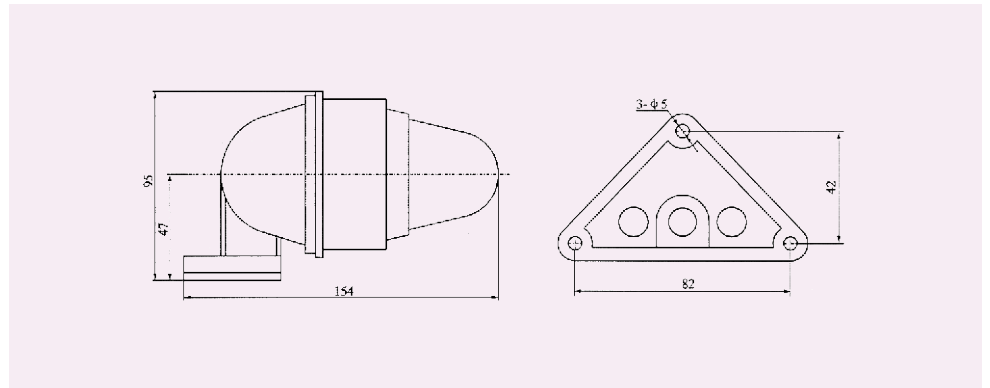

CXH12艇用信号灯
SUEZ SIGNAL LIGHT

适用范围 The scope of application:

可供小艇等船只作舷灯、桅灯、□灯、环照灯等航行灯光信号之用。

It can be used as starboard light, masthead light stern light and all-round light in small boats for navigation lamp signal.

产品特点 Products characteristic:

防海浪式结构

With wave-proof structure.

采用标准 Adopt standard:

- 1、符合《1972年国际海上避碰规则》和《钢质海船入级规范》；
- 2、符合GB/T3028-1995标准。

1. Conform to THE INTERNATIONAL REGULATIONS FOR PREVENTING COLLISION AT SEA, 1972 and GRADE ENTRY NORMS FOR STEEL SHIPS.
2. Conform to GB/T 3028-1995 standard.

主要技术参数 Main technical parameter

灯座Lamp holder	B15d
电压Voltage	24V
功率Power	25W
颜色Color	明Transparent、红Red、绿Green
电缆外径Cable outside diameter	φ 10
防护等级Protection class	Ip65
材质Material	塑料Plastic
重量Weight	0.4kg
可见距离Visibility	3n.m