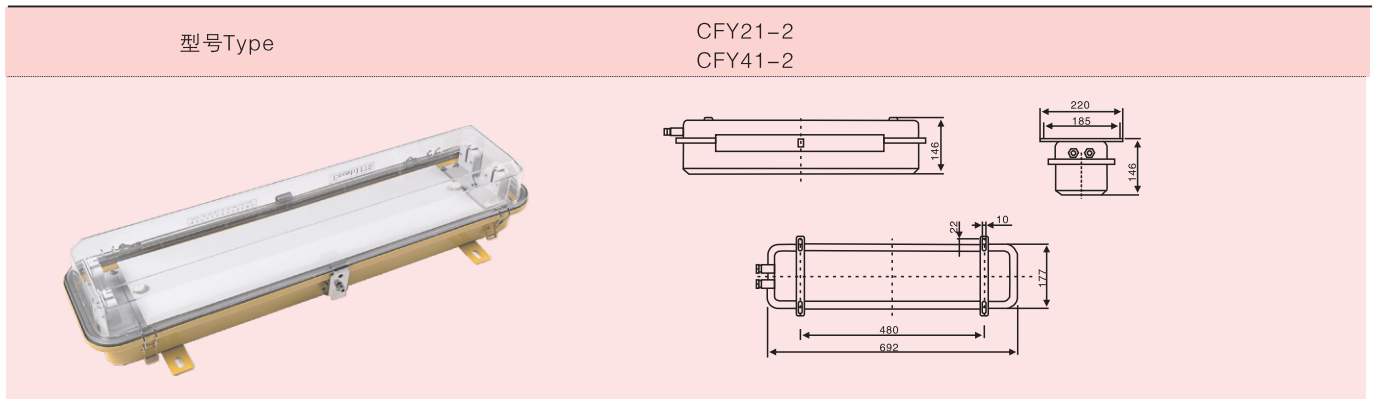

CFY21-2、CFY41-2防爆荧光灯 EXPLOSION-PROOF FLUORESENT LIGHT

适用范围 The scope of application

适用于舰船、石油开采平台、化工及具有爆炸性气体的1区或2区场所。
Applied to ship oil exploit platform, chemical product and explosive gas place zone 1 or zone 2.

产品特点 Products characteristic

- 壳体采用优质钢模压成型，灯罩为优质透明PC注塑成型；
 - 整体式搭扣，防护等级高；
 - 隔爆增安型防爆结构。
- The shell is made of good quality steel, the lampshad is good quality transparence PC.
 - Integral type clip, high protection grade.
 - Flameproof safety type structure.

采用标准 Adopt standard

符合国际IEC标准和GB3836、GB7000标准要求。
Conform to International IEC standard and GB3836、GB7000

规格 Specification

型号 Type	防爆标志 Explosion-proof Mark	电压 Voltage	功率 Power	灯座 Lamp holder	电缆外径 Cable outside diameter	防护等级 Protection class	重量 Weight
CFY21-2	Exde II CT5	220V/50Hz	2x20W	Fa6	φ 11~φ 13	IP56	5.8kg
CFY41-2		220V/60Hz 110V/60Hz	2x40W				9.5kgs